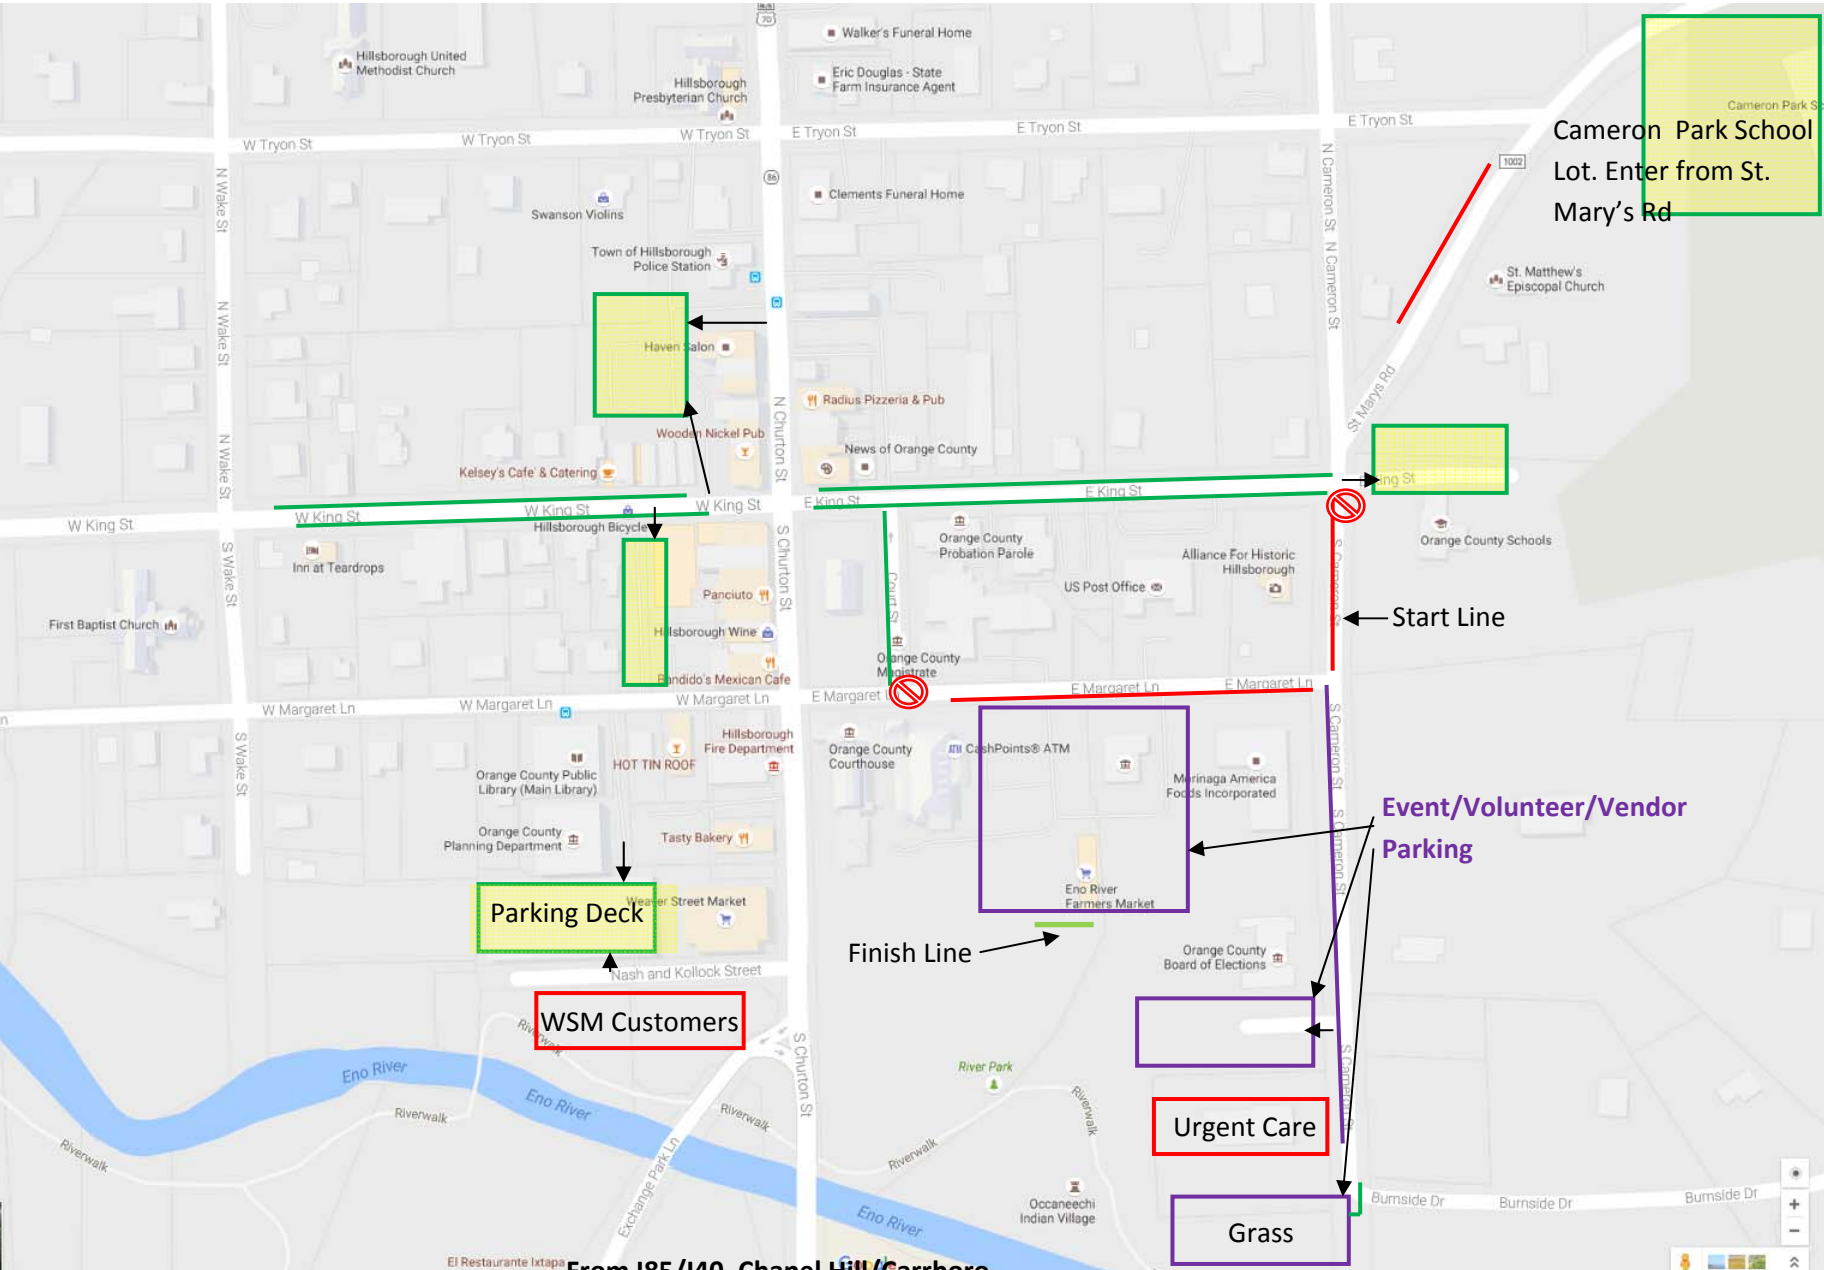

From 70, 57, 86

Cameron Park School
Lot. Enter from St.
Mary's Rd

Start Line

Event/Volunteer/Vendor
Parking

Finish Line

Urgent Care

Grass

Parking Deck

WSM Customers

From 185/I40, Chapel Hill/Carrboro